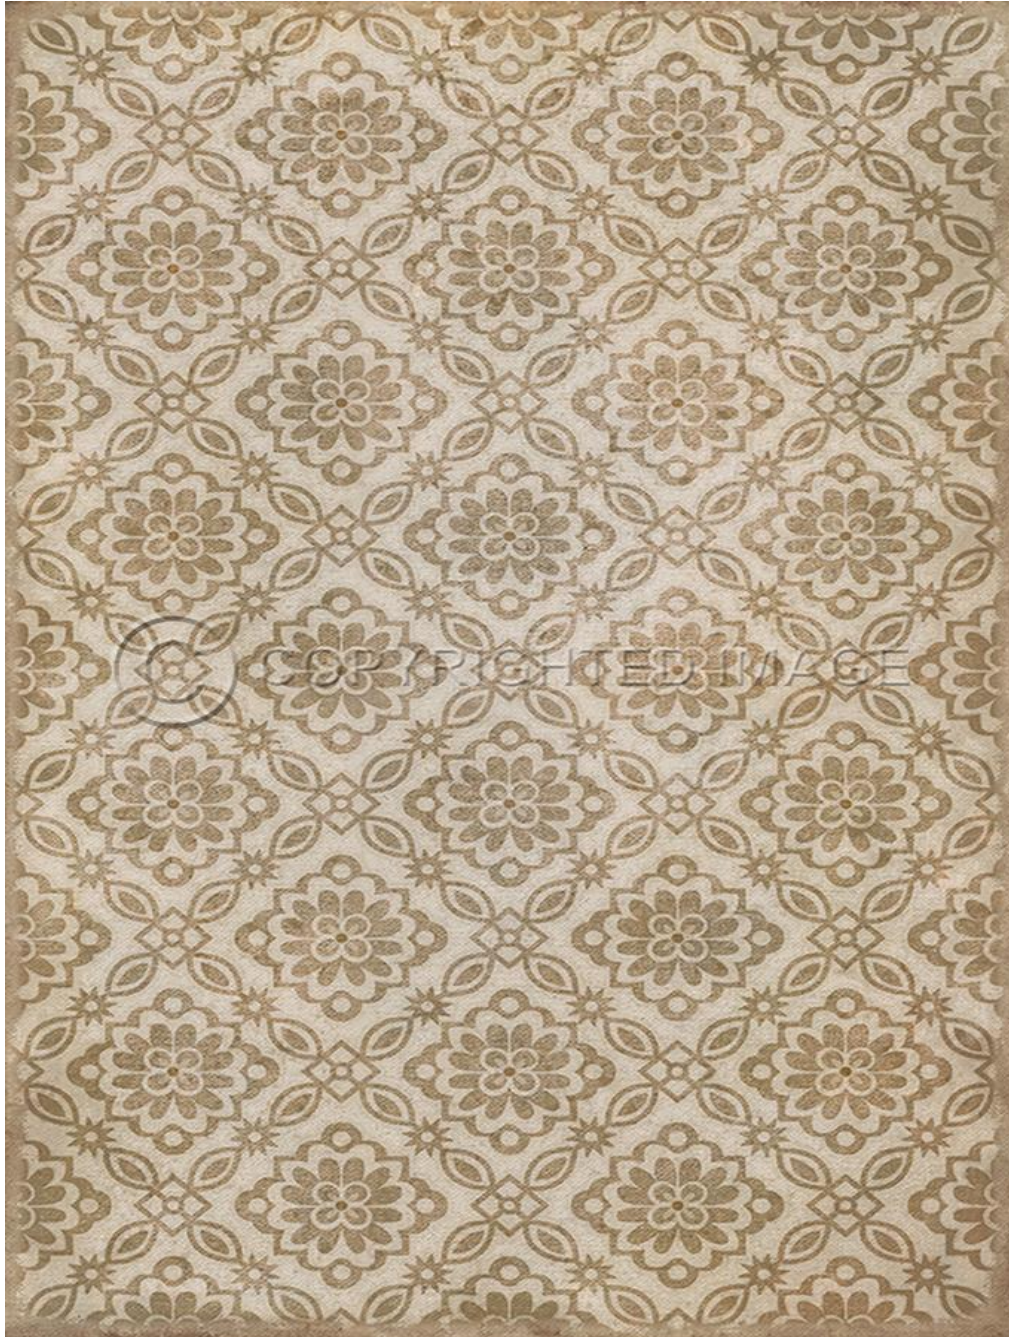

Bookbinder

Scale (size) of pattern will change with larger sizes.

WILLIAMSBURG - BOOKBINDER - CLARKSON