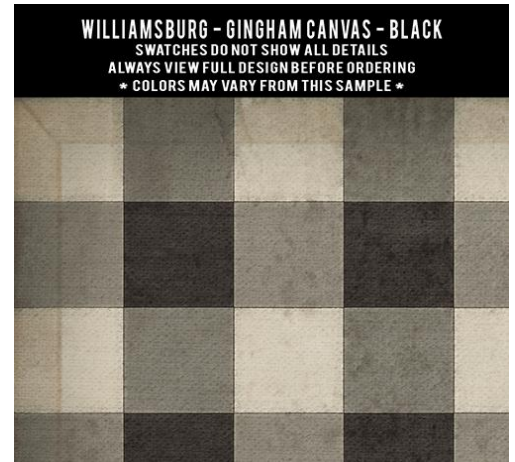

Gingham Canvas

Scale (size) of pattern changes with larger sizes.