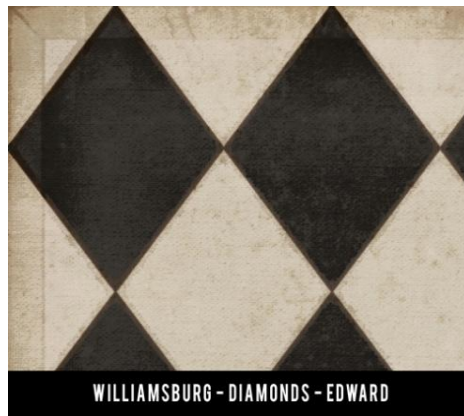

## Williamsburg Collection

Available in rectangle, runner, and square sizes

Floral: Susannah

18th Century: Everlasting Grain 52x76

# Edwards

Scale (size) of pattern will change with each size.

WILLIAMSBURG - DIAMONDS - EDWARD

# Franklin

Scale (size) of pattern will change with bigger sizes.

WILLIAMSBURG - FRANKLIN - AFTERWIT

WILLIAMSBURG - FRANKLIN - BAGATELLES

WILLIAMSBURG - FRANKLIN - BUSY BODY

WILLIAMSBURG - FRANKLIN - COURTEOUS READER